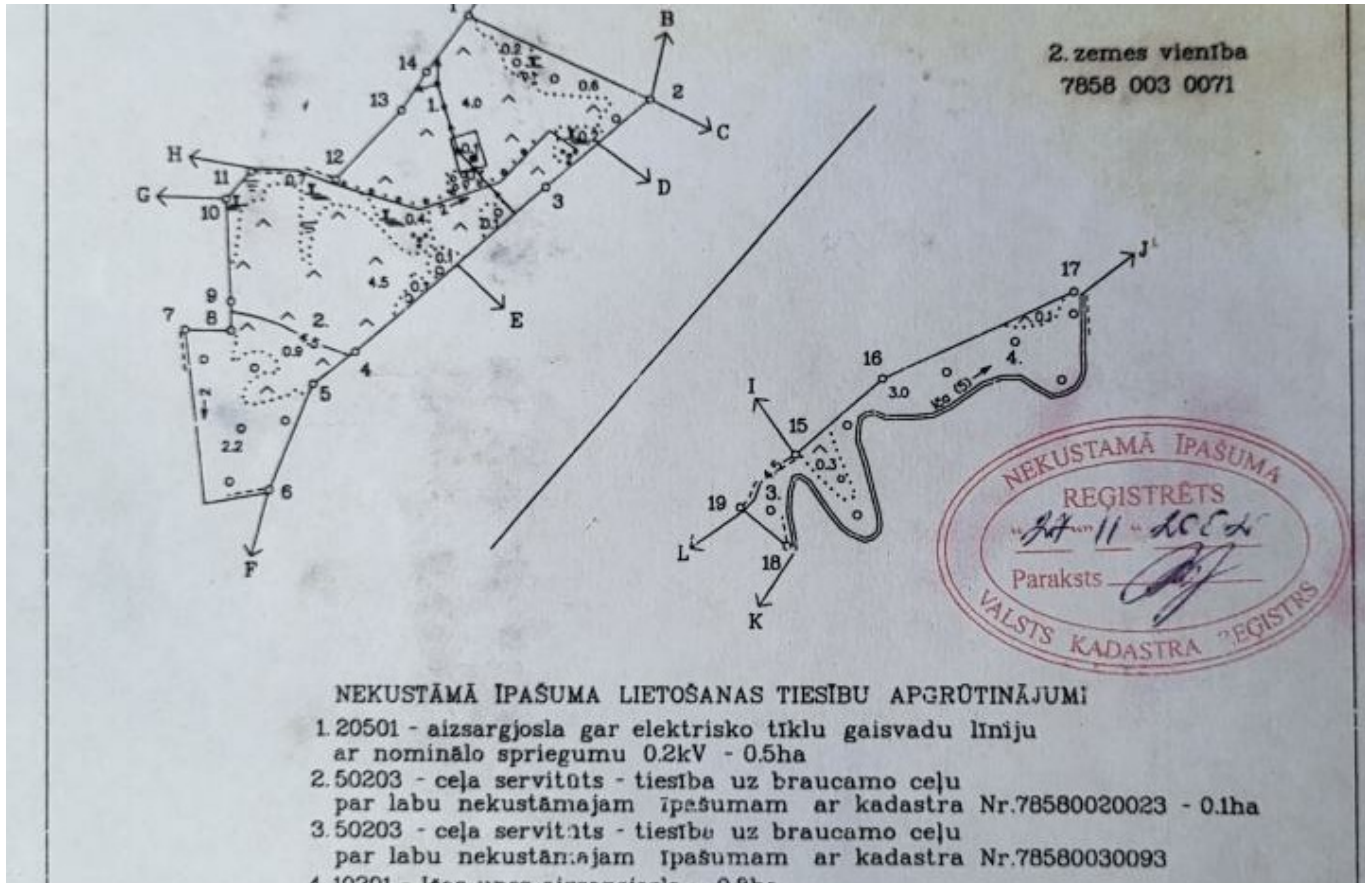

B 53 mazāk par<2% no audzes krājas													
2	0.10	Zāļu purvs											
3	0.60	Mežaudze	Vr	4Ba53 4B43 2Ba43	1963	D	II	17	17	53	8	20	169
E 63 mazāk par<2% no audzes krājas, B 63 mazāk par<2% no audzes krājas, M 43 2-5%													
4	0.20	Zāļu purvs											
5	0.10	Mežaudze	Vrs	10B 48	1968	D	II	18	20	48	8	24	199
Ba 23 mazāk par<2% no audzes krājas, B 23 mazāk par<2% no audzes krājas													
6	0.10	Mežaudze	Vr	10B 53	1963	D	II	19	21	53	8	24	208
Os 38 mazāk par<2% no audzes krājas, B 38 mazāk par<2% no audzes krājas													
7	0.10	Mežaudze	Vrs	6Ba4B 53	1963	D	II	17	16	53	6	15	131
8	0.20	Mežaudze	Db	3Ba48 3Ba42 3Ba37 1B137	1968	D	II:	15	15	48	8	22	175
9	0.10	Mežaudze	Vr	4A63 2B63 2Ba43 1B43	1953	D	II	20	25	63	8	27	262
B1 43 mazāk par<2% no audzes krājas													
10	1.90	Mežaudze	Kp	6B63 1A63 1B134 1B53	1953	D	I	25	28	63	7	27	296
Ba 34 mazāk par<2% no audzes krājas, B 34 mazāk par<2% no audzes krājas, A 34 mazāk par<2% no audzes krājas													
Pēdējā cirte: cv 52- IZLASES CIRTE (CITAS) veikta 2004.gadā													
Kopā platība kvartālā (ha):		3.60											
Kopā platība kadastrā (ha):		3.60											
Zemes vienība 78580030071				inv. veikta 2002.gadā				Īpašums - 78580020022 - Skrauči					
				Ilzeskalns pagasts				Saimniecība: Skrauči (apsaimn. kods - 790305370)					
2.kvartāls													
1	0.60	Mežaudze	Vr	5E54 3B54 1Ba33 1P54	1962	D	I	21	21	54	9	38	397
B1 33 2-5% no audzes krājas, E 33 mazāk par<2% no audzes krājas, B 33 mazāk par<2% no audzes krājas													
2.stāvs 5Ba5B 28													
2	1.10	Mežaudze	Vrs	10Ba 44	1972	D	II	18	17	44	8	21	176
3	1.30	Mežaudze	Vr	8E104 1Ba54 1P104	1912	D	I	29	31	104	6	27	348
E 84 2-5% no audzes krājas, Ba 84 2-5% no audzes krājas													
Kopā platība kvartālā (ha):		3.00